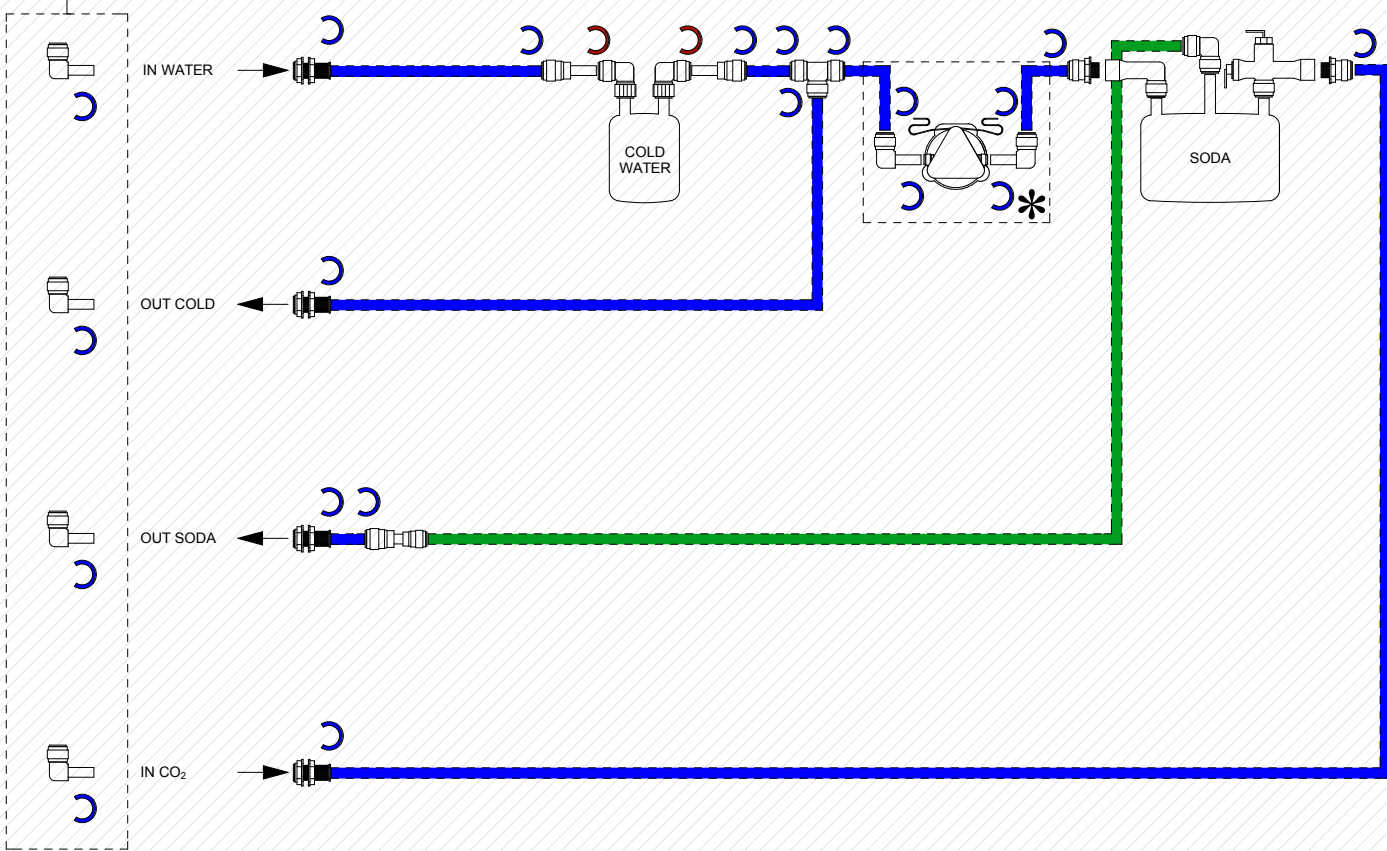

1 2 3 4 5 6 7 8

A

KIT IST 014

ONLY FOR RFU 090 008

B

Only for RFU 270 004

F

Schema idrico

RFU 090 004- RFU 090 008 - RFU 270 001 - RFU 270 004

Creazione	02.12.13	Arch. Riccardo Rodonò
REVISIONE	MODIFICA	DATA
	DISEGNATO	VERIFICATO E APPROVATO

SHEET DESCRIPTION

DESCRIPTION ITEM

CODES ITEMS SAP

FURTHER TO ACTUAL LAWS ON COPYRIGHT THIS DRAWING CANNOT BE COPIED, RE-PRODUCED O DELIVERED TO THIRD OR CUNCURRENTCOMPANIES. P.S.: ONLY THE COPY WITH GREATER PROGRESSIVE NUMBER OF THIS DRAWING IS VALID. DRAWING MADE THROUGH CAD - NO MANUAL ALTERATION ADMITTED.